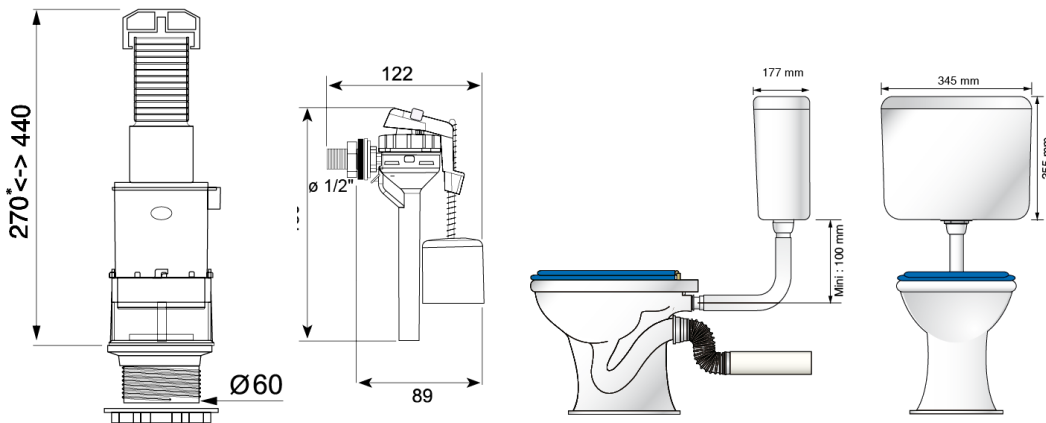

(Pty) Ltd Reg No.
2006/004087/07

www.wirquin.com

ITEM NUMBER: 50930101

DESCRIPTION: CLASSIC FRONT Flush Cistern LL SISO complete with Mechanism

BENEFITS & FEATURES:

- A stylish cost effective cistern. High gloss modern design.
- Complete with standard Wirquin inlet & Flush Valve
- Plastic handle, Lever arm, 90° Flush pipe with concealing cap nut, and wall fixations are also supplied.
- Solid clip on lid.
- Manufactured from Virgin material.
- Conforms to SABS standards.
- 10 year guarantee on mechanism.